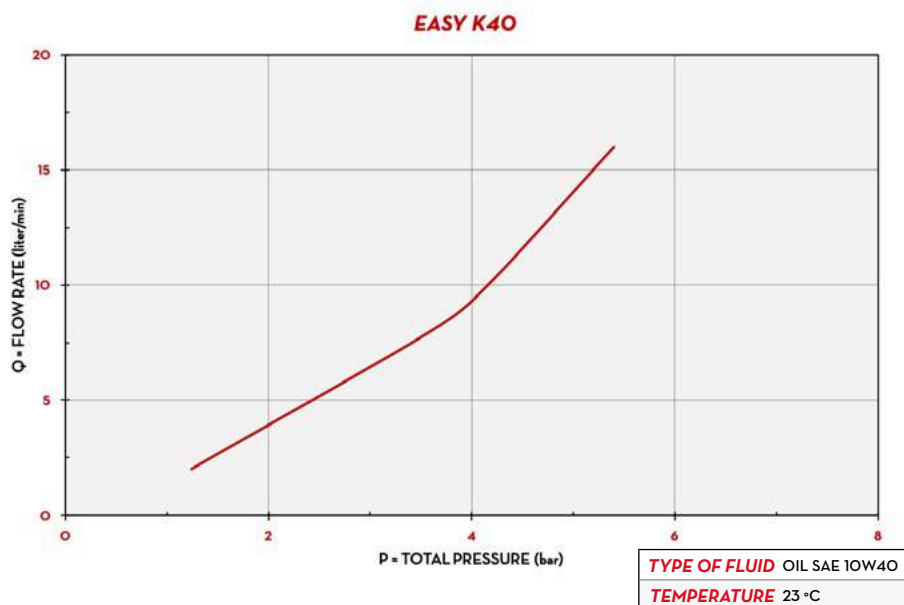

OIL

WATER

WINDSCREEN

CHART

DIMENSIONS

EASY K400 METER SIDE/FRONT

EASY K400 NOZZLE METER SIDE

RIGID / FLEXIBLE SPOUT