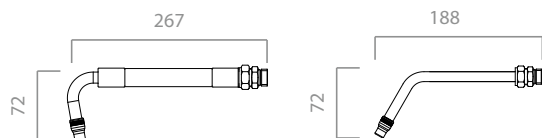

OIL

WATER

WINDSCREEN

CHART

DIMENSIONS

EASY K400 METER SIDE/FRONT

EASY K400 NOZZLE METER SIDE

RIGID / FLEXIBLE SPOUT

Dimensions expressed in millimeters

IN THE BOX

- EASY OIL NOZZLE
- K40 METER
- INSTRUCTION MANUAL

DETAILS

MATERIALS

- NOZZLE BODY: ALLUMINIUM
- VALVE: NBR, NICKEL PLATED STEEL, BRASS
- METER BODY: ALLUMINIUM
- GEARS: TECHNOPOLYMER