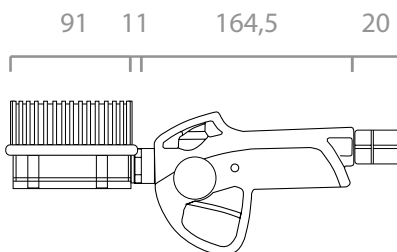

OIL

WATER

WINDSCREEN

CHART

DIMENSIONS

EASY K400 METER SIDE/FRONT

EASY K400 NOZZLE METER SIDE

RIGID / FLEXIBLE SPOUT

Dimensions expressed in millimeters

IN THE BOX

- EASY OIL NOZZLE
- K40 METER
- INSTRUCTION MANUAL

DETAILS

MATERIALS

- NOZZLE BODY: ALLUMINIUM
- VALVE: NBR, NICKEL PLATED STEEL, BRASS
- METER BODY: ALLUMINIUM
- GEARS: TECHNOPOLYMER