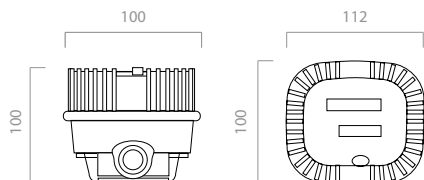

OIL

WATER

WINDSCREEN

CHART

DIMENSIONS

EASY K400 METER SIDE/FRONT

EASY K400 NOZZLE METER SIDE

RIGID / FLEXIBLE SPOUT

Dimensions expressed in millimeters

IN THE BOX

- EASY OIL NOZZLE
- K40 METER
- INSTRUCTION MANUAL

DETAILS

MATERIALS

- NOZZLE BODY: ALLUMINIUM
- VALVE: NBR, NICKEL PLATED STEEL, BRASS
- METER BODY: ALLUMINIUM
- GEARS: TECHNOPOLYMER