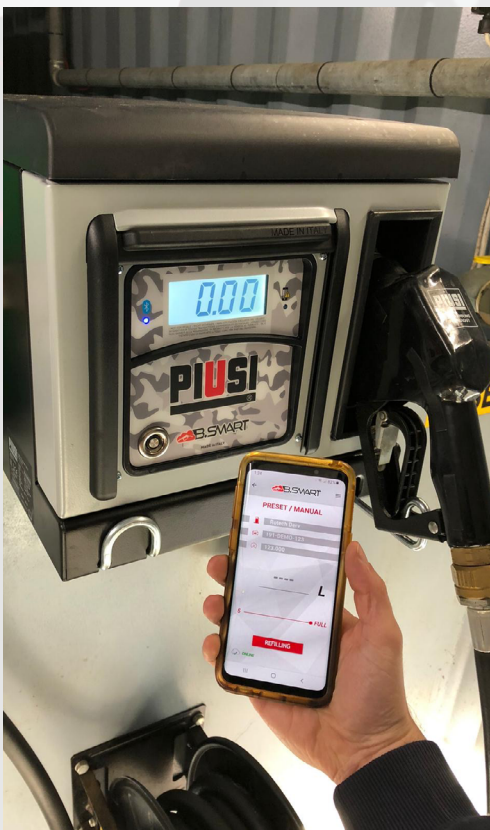

FUEL MANAGEMENT SYSTEMS

DISPENSERS

KITS

PUMPS

METERS

NOZZLES

B.SMART

FEATURES

- SIMPLE, INTUITIVE, SUITABLE FOR EVERYONE
- UNLIMITED TO FIT ALL NEED
- MONO OR MULTI-SITE
- SOFTWARE ALWAYS INCLUDED WITH THE DISPENSER
- BLUETOOTH
- CLOUD-BASED
- NO SOFTWARE INSTALLATION
- NO FEE
- ANALYSIS, CONTROL AND MANAGEMENT IN ONE CLICK

B.SMART is the Fuel Management System (FMS) by PIUSI designed and engineered for fleets of all sizes: small, medium, large, mono or multi-site. Innovative, simple and smart - the name carries its meaning - PIUSI B.SMART combines the quality and efficiency of PIUSI dispensers, with a Cloud-based software (APP for drivers and a web APP for fleet managers) driven by Bluetooth technology; that means no Wi-Fi or LAN network are required. Thus, it is possible to use B.SMART wherever; also in the more distant areas. A FMS all in one: the fleet manager has just to choose the necessary dispensers; the software is always included in the "package" (no rental ore recurring fee will be required).

PERFORMANCE

DATA AVAILABLE ALWAYS TRANSACTIONS	NO SOFTWARE ON THE PC CLOUD
NO FEE UTILIZATION	BLUETOOTH NO WI-FI OR LAN CONNECTION