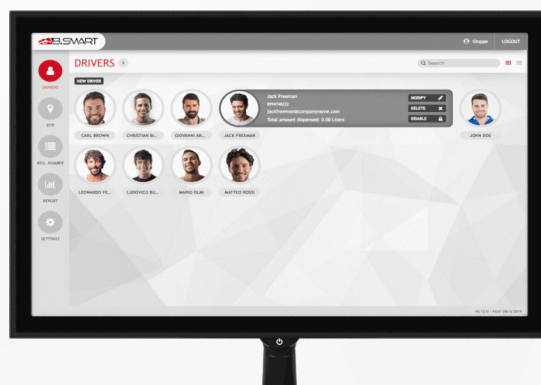

WEB APP

Dedicated to fleet manager. No software installation: just log in and start immediately to monitor, manage and control consumptions of the fleet.