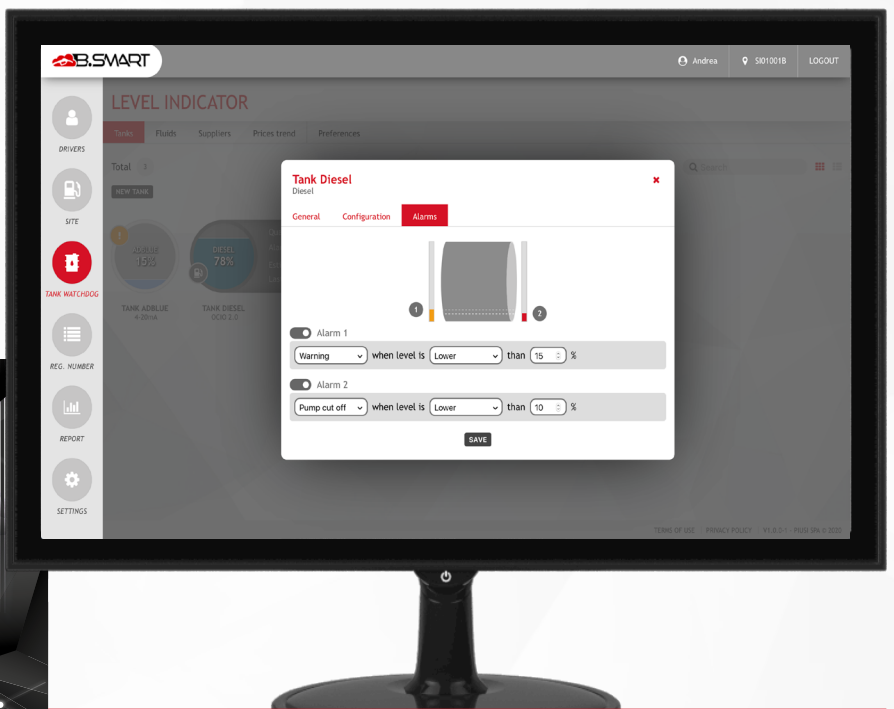

## FEATURES

- EXPANDABLE WITH DEDICATED ADD-ON
- UNLIMITED DRIVERS
- DETAILED INFO FOR EACH DRIVER
- SUITABLE FOR ALL NEED
- MONITORING AND MANAGEMENT OF THE TANKS

PIUSI B.SMART is an expandable system that quickly adapts to the new needs thanks to software-activated addons. A smart FMS that grows with the business. With the ADD-ON packages it is possible to purchase drivers accesses (5, 10 or 50) or the special function TANK WATCHDOG to have always under control the level of the fluid in the tank. You can also upgrade your MC version to B.SMART with the dedicated KIT HARDWARE 1.0/2018 UPGRADE.

**B.SMART**  
system add-on

**PIUSI B.SMART**  
ADD-ON CODE

[Activation Code Field]

- To activate your add-on go to [BSMART.PIUSI.COM](https://BSMART.PIUSI.COM) and login into your site.
- Click on left menu "SETTINGS".
- Choose "ADD-ON" tab.
- Enter the code and proceed with the activation.

## TANK WATCHDOG

B.SMART Tank Watchdog is the perfect add on for a complete and updated control of the stock. It allows you to:

- monitor the tank level (add fluid loads and unloads and adjustments);
- set level alarms;
- manage suppliers;
- follow inventory price values and trends;
- access and download reports from anywhere.