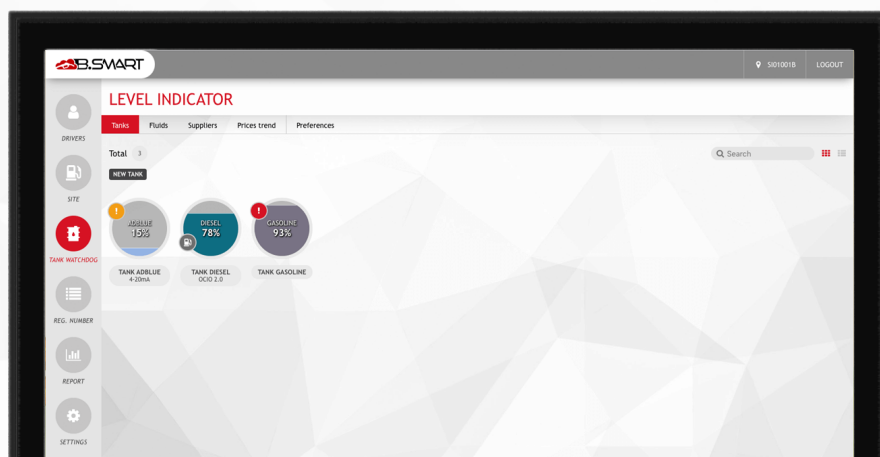

TANK WATCHDOG - fluid price and values

Thank to the level indicator OCIO you can have at your fingertips the fluid inventory value & quantity: you can define the refuelling price and verify the current inventory value.

- manage suppliers of the fluids to keep track of the date, price and quantity bought;
- get real time data of the value of your inventory;
- follow fluids price trends;
- access and download reports from any internet connected device thanks to the software cloud.