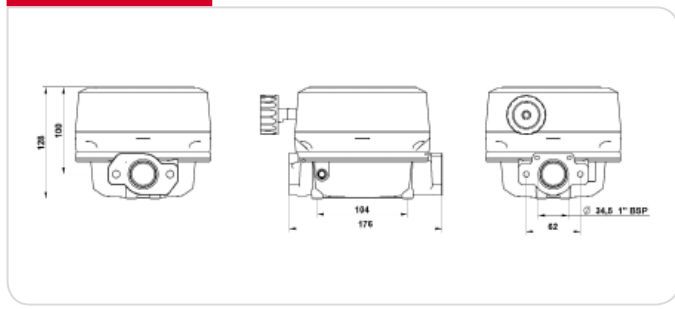

ANTIFREEZE
BIO DIESEL
DIESEL
FOOD
GASOLINE
GREASE
KEROSENE
OIL
UREA
WATER
WINDSCREEN

K MECHANICAL METERS

33 - K44

Mechanical meters. Designed to measure the exact quantity of dispensed liquid (fuel or lubricant) for non commercial use. Reliable, economical and easy to install and calibrate on site. Also gravity functional thanks to reduced resistance to flow.

Model K33, 3 digit partial totals (max 999 litres), 6 digit totals.

Model K44, 4 digit partial totals (max 9999 litres), 7 digit totals.

Mod. Pulsar: "Open collector" card type, frequency 10 pulses/litre, power supply 6-24 V DC, max 10 mA.

PERFORMANCE

- Flow rates 20 - 120 l/min
- Accuracy +/- 1%
- Repeatability 0.2 %
- Max. operating pressure 10 bar
- Bursting pressure 30 bar

Flow-rate
up to
120 l/min

Accuracy
+/-
1 %

DIMENSIONS

PRODUCTS' RANGE WEIGHT AND PACKAGING

PRODUCTS' RANGE TECHNICAL DATA

Code	Code	Description	Flow direction	Flow-rate		Pressure		Pulsar	Inlet Outlet
				l/min	gpm	bar	psi		
000550000	000550160	K33 Ver. A	←	20 - 120	5 - 32	10	142	-	1" BSP
000551000	000551160	K33 Ver. B	↑	20 - 120	5 - 32	10	142	-	1" BSP
000552000	000557000	K33 Ver. C	↓	20 - 120	5 - 32	10	142	-	1" BSP
000553000	000558000	K33 Ver. D	→	20 - 120	5 - 32	10	142	-	1" BSP
000560000	000560160	K44 Ver. A	←	20 - 120	5 - 32	10	142	-	1" BSP
000561000	000561020	K44 Ver. B	↑	20 - 120	5 - 32	10	142	-	1" BSP
000562000	000562020	K44 Ver. C	↓	20 - 120	5 - 32	10	142	-	1" BSP
000563000	000563020	K44 Ver. D	→	20 - 120	5 - 32	10	142	-	1" BSP
000700000	-	K33 Ver. A GAL/NPT	←	20 - 120	5 - 32	10	142	-	1" NPT
000553130	-	K33 Ver. D GAL/NPT	→	20 - 120	5 - 32	10	142	-	1" NPT
000710000	-	K44 Ver. A GAL/NPT	←	20 - 120	5 - 32	10	142	-	1" NPT
000563080	-	K44 Ver. D GAL/NPT	→	20 - 120	5 - 32	10	142	-	1" NPT
00056500A	-	K44 / Pulsar	→	20 - 120	5 - 32	10	142	10 (38)	1" BSP"