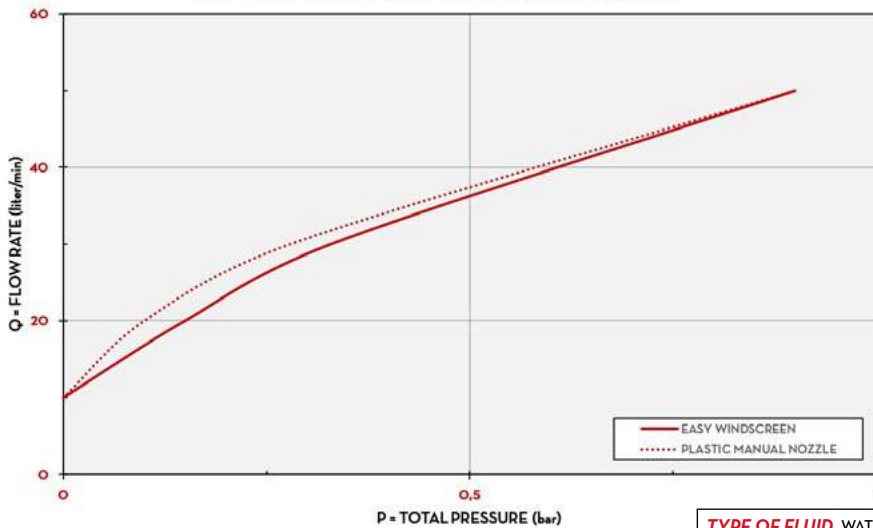

GASOLINE

GREASE

KEROSENE

OIL

WATER

WINDSCREEN

CHART

EASY WINDSCREEN / PLASTIC MANUAL NOZZLE

TYPE OF FLUID WATER
TEMPERATURE 23 °C

IN THE BOX

- PLASTIC MANUAL NOZZLE
- EASY WINDSCREEN NOZZLE

DETAILS

LEVER LOCK

LEVER LOCK

DIMENSIONS

PLASTIC MANUAL NOZZLE