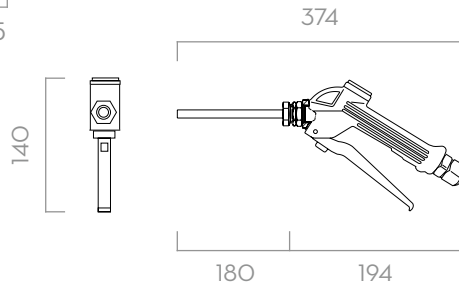

TYPE OF FLUID WATER
TEMPERATURE 23 °C

IN THE BOX

- PLASTIC MANUAL NOZZLE
- EASY WINDSCREEN NOZZLE

DETAILS

LEVER LOCK

LEVER LOCK

DIMENSIONS

PLASTIC MANUAL NOZZLE

EASY WINDSCREEN

Dimensions expressed in millimeters

MATERIALS

- BODY: TECHNOPYLIMER
- VALVE: VITON

TECHNICAL DATA

CODE	DESCRIPTION	FLUIDS TYPE	FLOW RATE		WORKING PRESSURE		BATTERIES SIZE N NO.	INLET	OUTLET
			L/MIN	GPM	BAR	PSI			
FOO976W10	WINDSCREEN/ANTIFREEZE NOZZLE+RS-SW		-	-	25	362	-	1/2" BSP	-
FOO63001A	PLASTIC MANUAL NOZZLE		1 - 80	0,3 - 21	3,4	49	-	3/4" HOSE TAIL	-