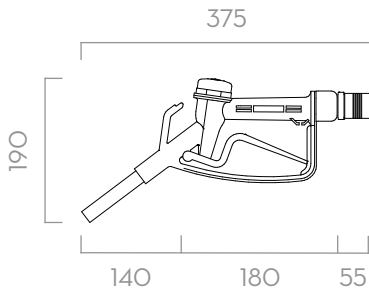

TYPE OF FLUID WATER
TEMPERATURE 23 °C

IN THE BOX

- PLASTIC MANUAL NOZZLE
- EASY WINDSCREEN NOZZLE

DETAILS

LEVER LOCK

LEVER LOCK

DIMENSIONS

PLASTIC MANUAL NOZZLE

EASY WINDSCREEN

Dimensions expressed in millimeters

MATERIALS

- BODY: TECHNOPYLIMER
- VALVE: VITON

TECHNICAL DATA

CODE	DESCRIPTION	FLUIDS TYPE	FLOW RATE		WORKING PRESSURE		BATTERIES SIZE N NO.	INLET	OUTLET
			L/MIN	GPM	BAR	PSI			
FOO976W10	WINDSCREEN/ANTIFREEZE NOZZLE+RS-SW		-	-	25	362	-	1/2" BSP	-
FOO63001A	PLASTIC MANUAL NOZZLE		1 - 80	0,3 - 21	3,4	49	-	3/4" HOSE TAIL	-